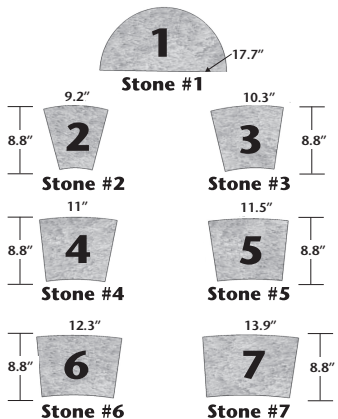

"They'll Look  
Like New Forever."

**Cambridge**  
pavingstones  
With **ARMORTEC**  
& Wallstones

*These 7 numbered shapes make up  
The Ledgestone Circle Design Kit:*

*See reverse side for placement instructions.*

## 10.33 ft. Ledgerstone Circle Design Kit

RING NUMBER ON CIRCLE PATTERN	CIRCLE DIAMETER	NUMBER OF PIECES FOR EACH RING	STONE SHAPE USED FOR RING
Center - 1	17.7"	2	1
2	35.5"	12	2
3	53"	16	3
4	70.9"	20	4
5	88.5"	24	5
6	106.3"	27	6
7	124"	28	7

1 Cube = 10 Layers

Each Layer Exactly As Shown Below

Upon Completion, Will Remain of Each Shape (Total - 41 pieces)

Stone #1 - 8 pieces • Stone #2 - 8 pieces • Stone #3 - 4 pieces • Stone #4 - 10 pieces • Stone #5 - 6 pieces • Stone #6 - 3 pieces • Stone #7 - 2 pieces