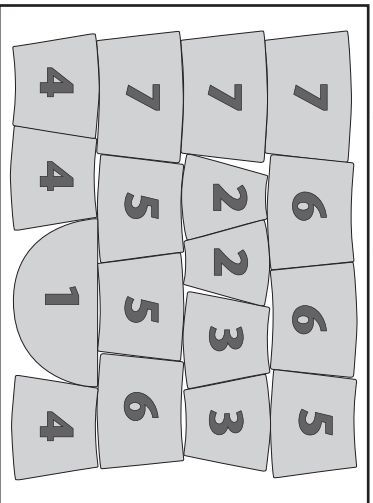

"They'll Look  
Like New Forever."

**Cambridge**  
pavingstones  
With **ARMORTEC**  
& Wallstones

*These 7 numbered shapes make up  
The Ledgestone Circle Design Kit:*

*See reverse side for placement instructions.*

## 10.33 ft. Ledgerstone Circle Design Kit

RING NUMBER ON CIRCLE PATTERN	CIRCLE DIAMETER	NUMBER OF PIECES FOR EACH RING	STONE SHAPE USED FOR RING
Center - 1	17.7"	2	1
2	35.5"	12	2
3	53"	16	3
4	70.9"	20	4
5	88.5"	24	5
6	106.3"	27	6
7	124"	28	7

1 Cube = 10 Layers

Each Layer Exactly As Shown Below

Upon Completion, Will Remain of Each Shape (Total - 41 pieces)

Stone #1 - 8 pieces • Stone #2 - 8 pieces • Stone #3 - 4 pieces • Stone #4 - 10 pieces • Stone #5 - 6 pieces • Stone #6 - 3 pieces • Stone #7 - 2 pieces