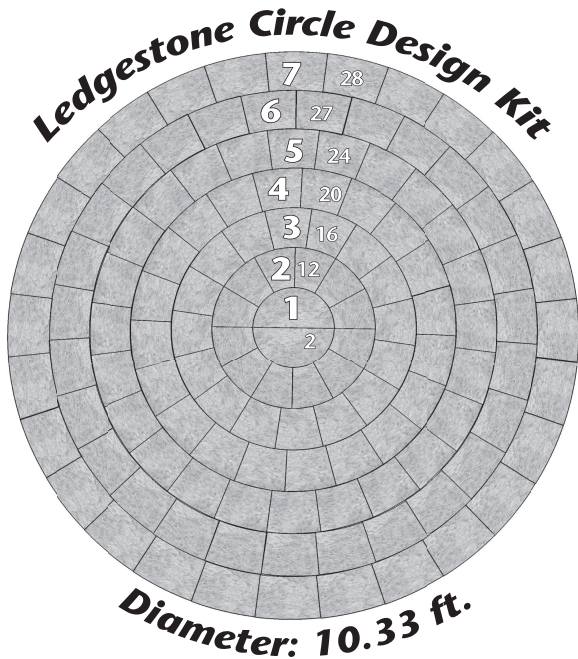

"They'll Look  
Like New Forever."

**Cambridge**  
pavingstones  
With **ARMORTEC**  
& Wallstones

*These 7 numbered shapes make up  
The Ledgestone Circle Design Kit:*

*See reverse side for placement instructions.*

## 10.33 ft. Ledgerstone Circle Design Kit

RING NUMBER ON CIRCLE PATTERN	CIRCLE DIAMETER	NUMBER OF PIECES FOR EACH RING	STONE SHAPE USED FOR RING
Center - 1	17.7"	2	1
2	35.5"	12	2
3	53"	16	3
4	70.9"	20	4
5	88.5"	24	5
6	106.3"	27	6
7	124"	28	7

1 Cube = 10 Layers

Each Layer Exactly As Shown Below

Upon Completion, Will Remain of Each Shape (Total - 41 pieces)

Stone #1 - 8 pieces • Stone #2 - 8 pieces • Stone #3 - 4 pieces • Stone #4 - 10 pieces • Stone #5 - 6 pieces • Stone #6 - 3 pieces • Stone #7 - 2 pieces